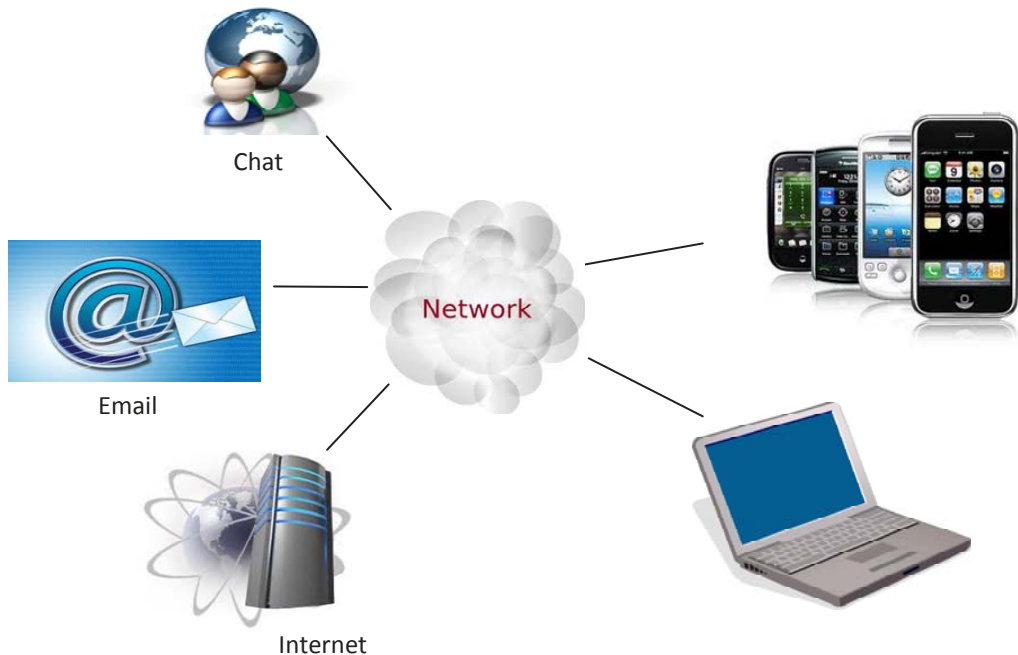

TLC Solutions Inc.
USER FIRST TECHNOLOGY

TLC SOLUTIONS, INC.
PRODUCTS & SERVICES

WIRELESS NETWORKS
SYSTEMS INTEGRATION
PRODUCT DEVELOPMENT
CUSTOM FABRICATION

OTHER PRODUCTS
AVAILABLE

- PICO-GSM NETWORK
- PICO-EVDO NETWORK
- PICO-CMDA NETWORK
- MULTI-STANDARD MOBILE SWITCHING CENTER (MSC)
- MINI-GSM BASE STATION SUBSYSTEM
- MACRO-GSM BASE STATION SUBSYSTEM
- MACRO-CDMA BASE STATION SUBSYSTEM
- MACRO-EVDO BASE STATION SUBSYSTEM
- MACRO-UMTS BASE STATION SUBSYSTEM
- MACRO-LTE BASE STATION SUBSYSTEM
- WiMAX
- CHATTERBOX VOICE & SMS TRAFFIC GENERATOR

INTERNET CHAT EMAIL (ICE) BOX

The TLC Solutions' ICEBox is a fully functional internet Server, Chat Server, and Email Server designed for offline internet simulation. Fully customizable and hosted on a single server platform, the ICEBox can be the cloud when the real cloud isn't available. The ICEBox is also an effective solution when it is necessary to segregate your network from the real world internet, creating a secure closed loop environment. Web sites can be updated periodically to keep relevant data up to date, making the information realistic and dynamic. With the ICEBox you are the WEB Master.